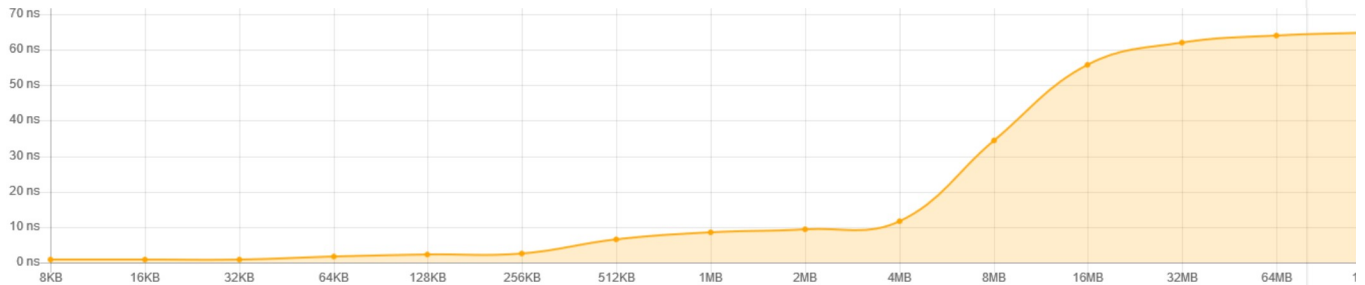

Take a copy of your results </>

System Memory Latency Ladder

L1/L2/L3 CPU cache and main memory (DIMM) access latencies in nano seconds.

PC Games

Compare your in-game performance to other users with your hardware: GTX 1060-6GB, Display(CHHWJT*), 1920 x 1080, 60 Hz.